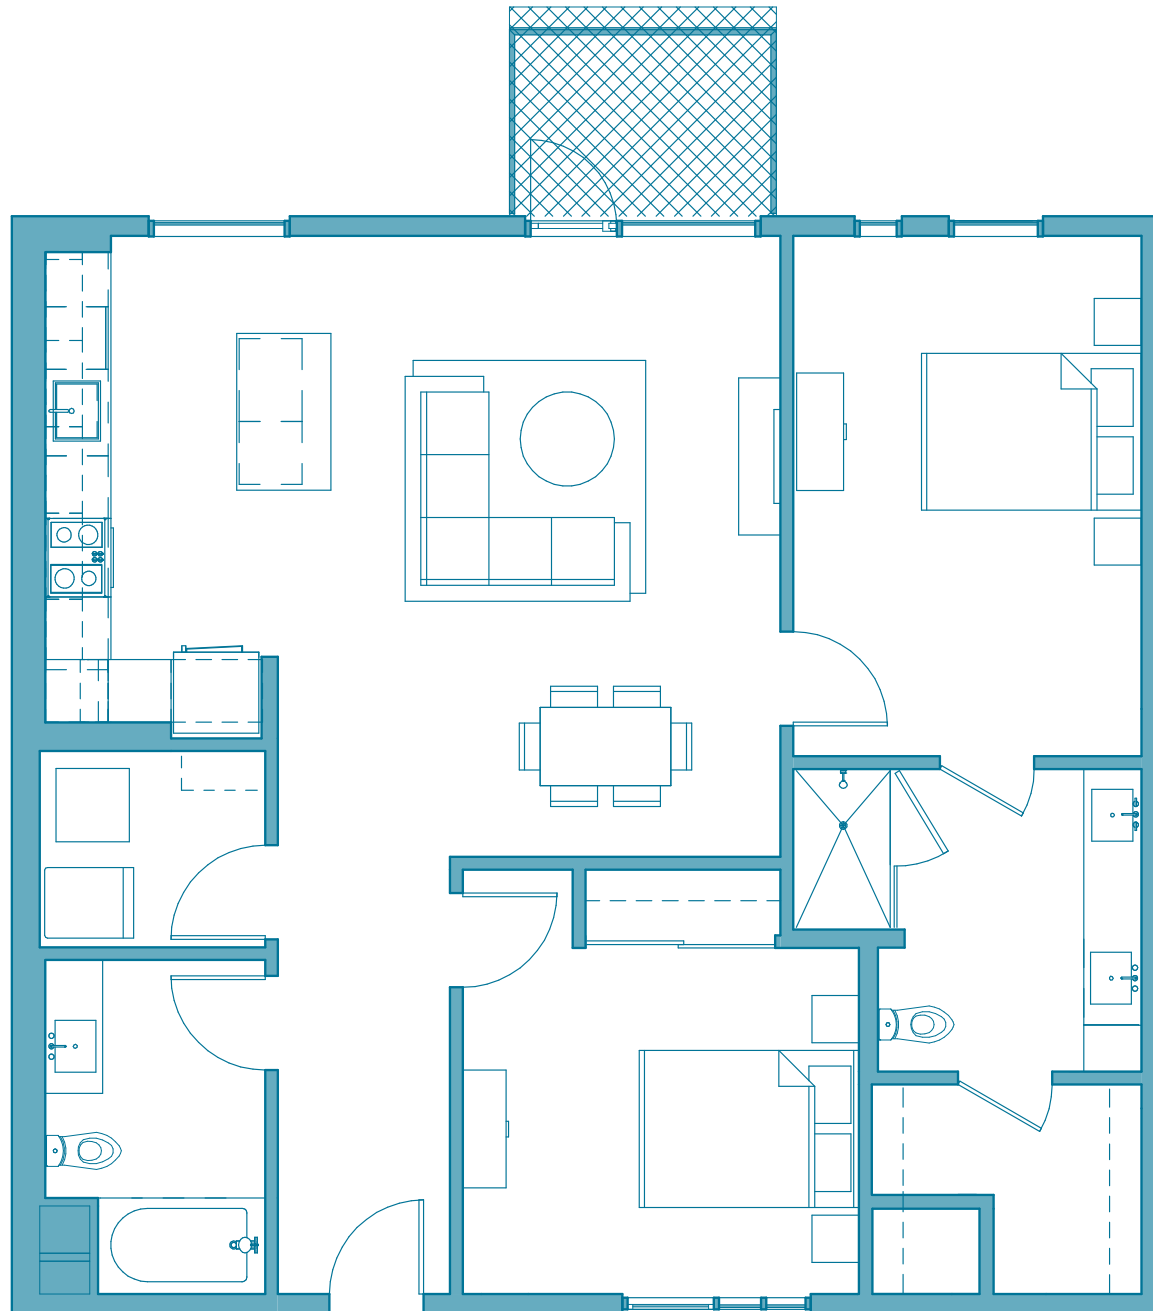

2 BR / 2.6

2 BEDROOM APARTMENT WITH BALCONY (SELECT UNITS)

1,230-1,251 Square Feet

Found on floors 2-5

1501 ISLAND AVENUE, SAN DIEGO, CA 92101

619.541.8734 @SHIFTAPTS SHIFAPTPTS.COM

Shift

**Disclaimer: Square footage, amenities, and floor plan listed may vary between individual homes and are subject to availability. Prices and availability are subject to change at any time. Offered prices are for base rent only. Other changes, fees, terms, and conditions may apply. Deposits may fluctuate based on credit, rental history, income, and other qualifying standards. Occupancy guidelines may apply. Equal housing opportunity provider.*