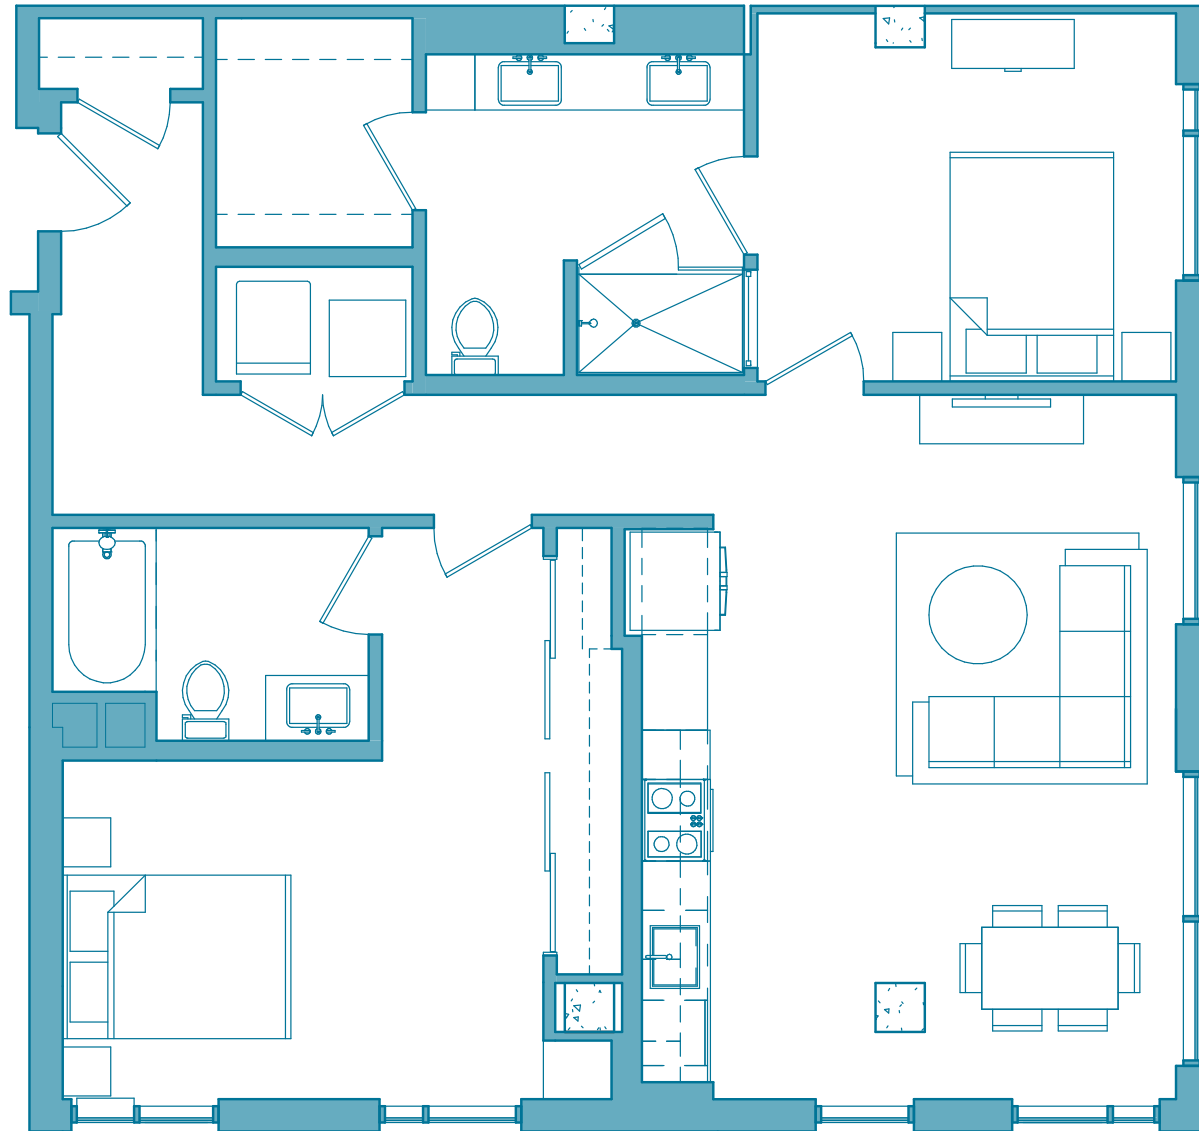

2 BR / 2.14

2 BEDROOM APARTMENT

1,153-1,187 Square Feet

Found on floors 12-18

1501 ISLAND AVENUE, SAN DIEGO, CA 92101

619.541.8734 @SHIFTAPTS SHIFAPTPTS.COM

Shift

**Disclaimer: Square footage, amenities, and floor plan listed may vary between individual homes and are subject to availability. Prices and availability are subject to change at any time. Offered prices are for base rent only. Other changes, fees, terms, and conditions may apply. Deposits may fluctuate based on credit, rental history, income, and other qualifying standards. Occupancy guidelines may apply. Equal housing opportunity provider.*