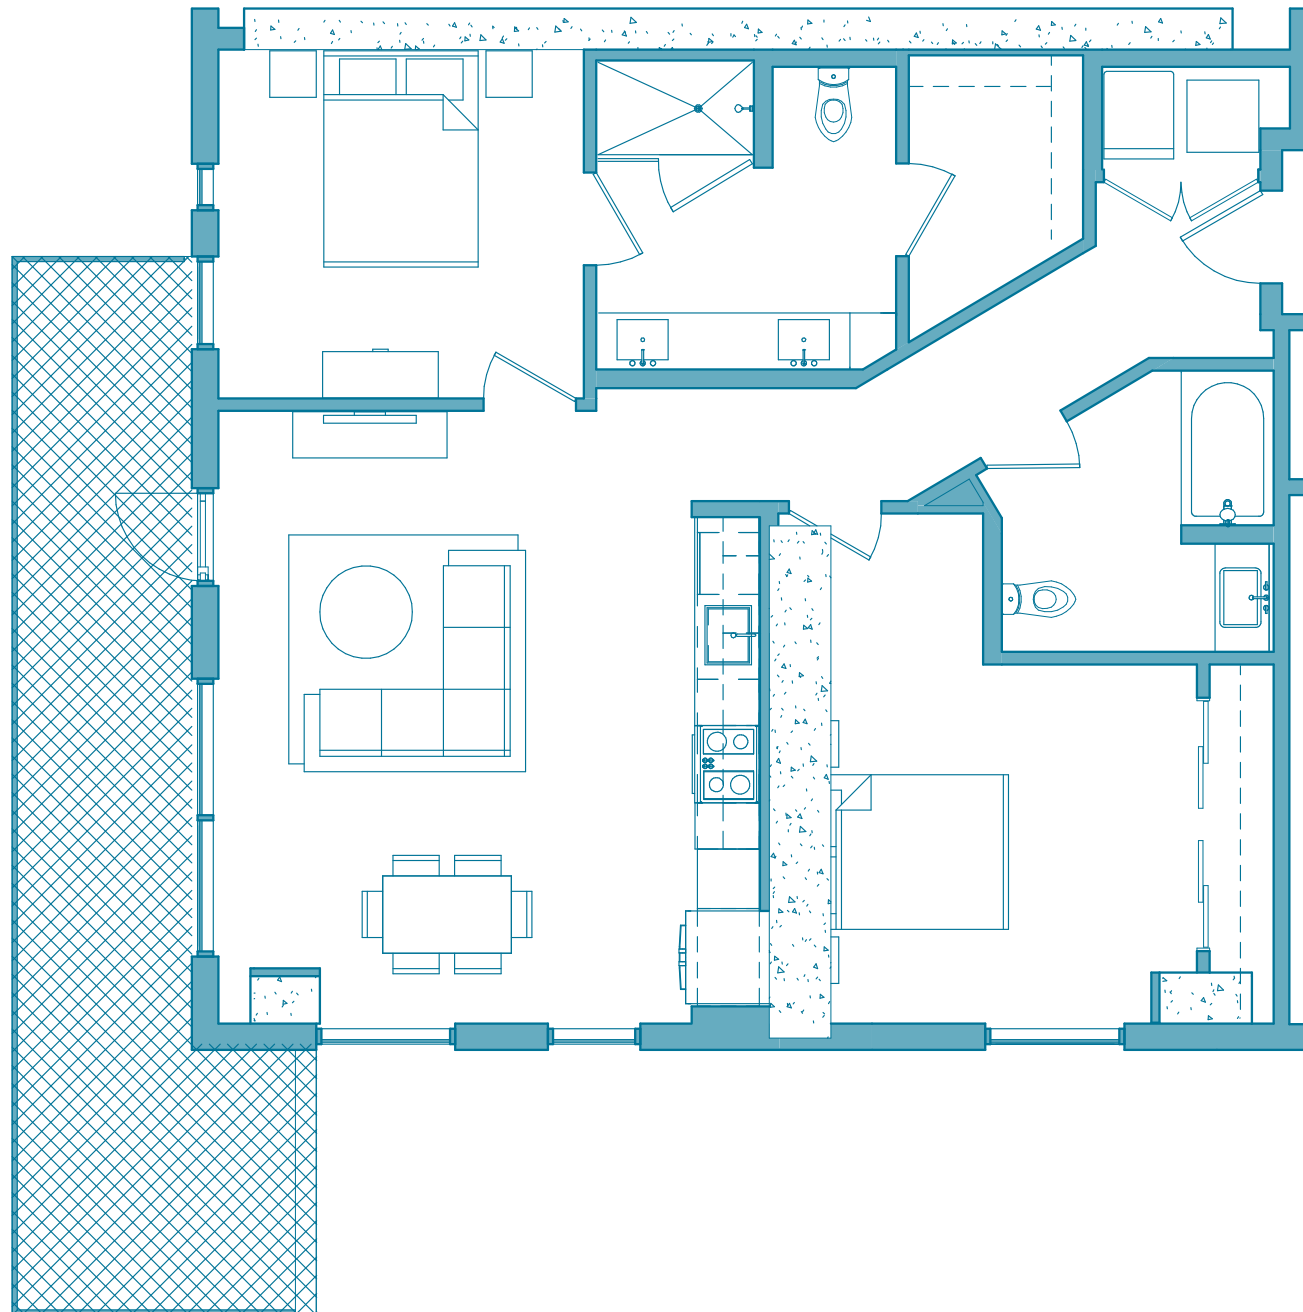

2 BR / 2.10

2 BEDROOM APARTMENT WITH BALCONY

1,143-1,160 Square Feet

Found on floors 6-19

1501 ISLAND AVENUE, SAN DIEGO, CA 92101

619.541.8734 @SHIFTAPTS SHIFTAPTS.COM

Shift

**Disclaimer: Square footage, amenities, and floor plan listed may vary between individual homes and are subject to availability. Prices and availability are subject to change at any time. Offered prices are for base rent only. Other changes, fees, terms, and conditions may apply. Deposits may fluctuate based on credit, rental history, income, and other qualifying standards. Occupancy guidelines may apply. Equal housing opportunity provider.*