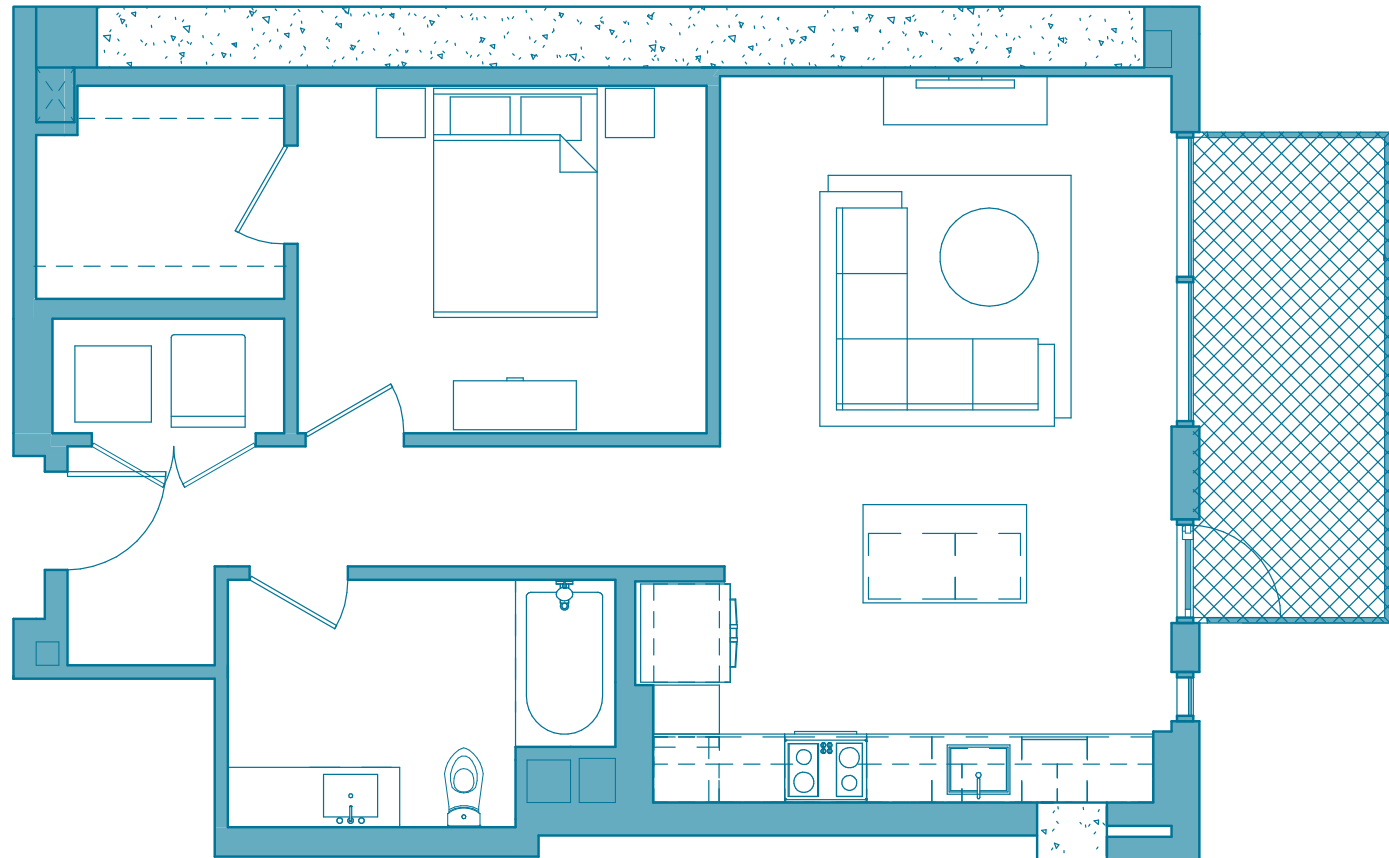

1 BR / 1.8

1 BEDROOM APARTMENT WITH BALCONY

831-862 Square Feet

Found on floors 4-20

1501 ISLAND AVENUE, SAN DIEGO, CA 92101

619.541.8734 @SHIFTAPTS SHIFAPTPTS.COM

Shift

**Disclaimer: Square footage, amenities, and floor plan listed may vary between individual homes and are subject to availability. Prices and availability are subject to change at any time. Offered prices are for base rent only. Other changes, fees, terms, and conditions may apply. Deposits may fluctuate based on credit, rental history, income, and other qualifying standards. Occupancy guidelines may apply. Equal housing opportunity provider.*