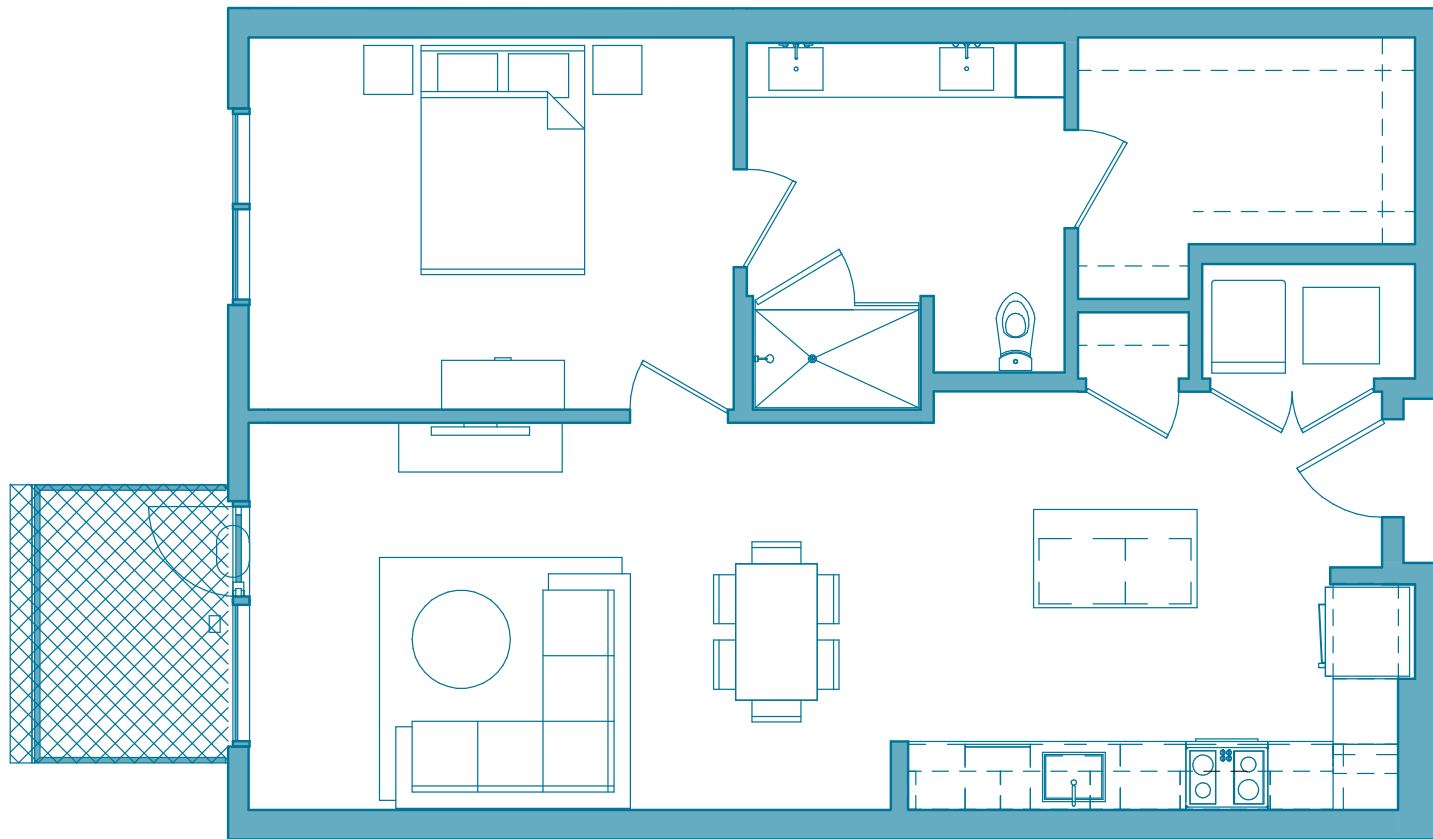

1501 ISLAND AVENUE, SAN DIEGO, CA 92101

619.541.8734 @SHIFTAPTS SHIFTAPTS.COM

Shift

1 BR / 1.6

1 BEDROOM APARTMENT WITH BALCONY (SELECT UNITS)

853-901 Square Feet

Found on floors 2-5

**Disclaimer: Square footage, amenities, and floor plan listed may vary between individual homes and are subject to availability. Prices and availability are subject to change at any time. Offered prices are for base rent only. Other changes, fees, terms, and conditions may apply. Deposits may fluctuate based on credit, rental history, income, and other qualifying standards. Occupancy guidelines may apply. Equal housing opportunity provider.*