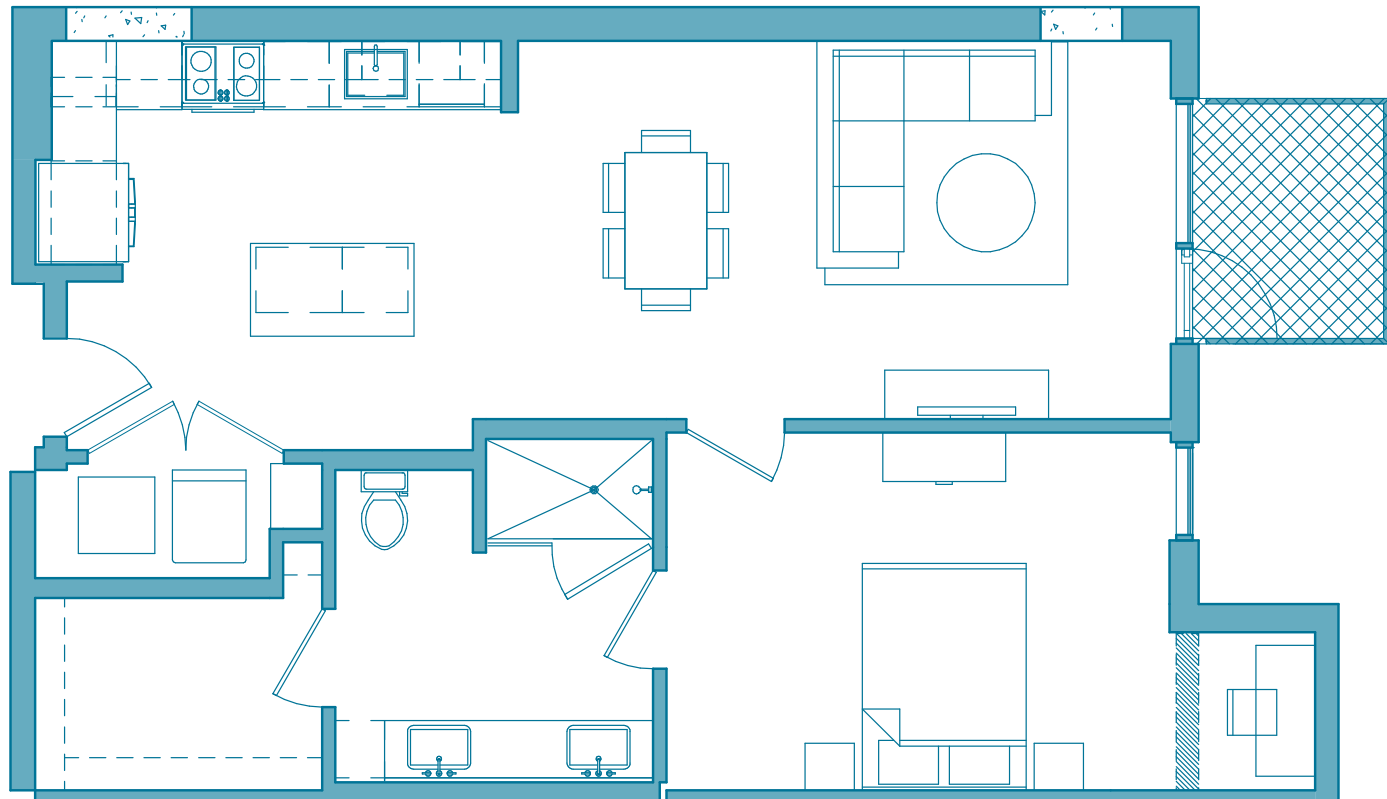

1 BR / 1.20

1 BEDROOM APARTMENT WITH BALCONY

902-929 Square Feet

Found on floors 2-20

1501 ISLAND AVENUE, SAN DIEGO, CA 92101

619.541.8734 @SHIFTAPTS SHIFTAPTS.COM

Shift

**Disclaimer: Square footage, amenities, and floor plan listed may vary between individual homes and are subject to availability. Prices and availability are subject to change at any time. Offered prices are for base rent only. Other changes, fees, terms, and conditions may apply. Deposits may fluctuate based on credit, rental history, income, and other qualifying standards. Occupancy guidelines may apply. Equal housing opportunity provider.*