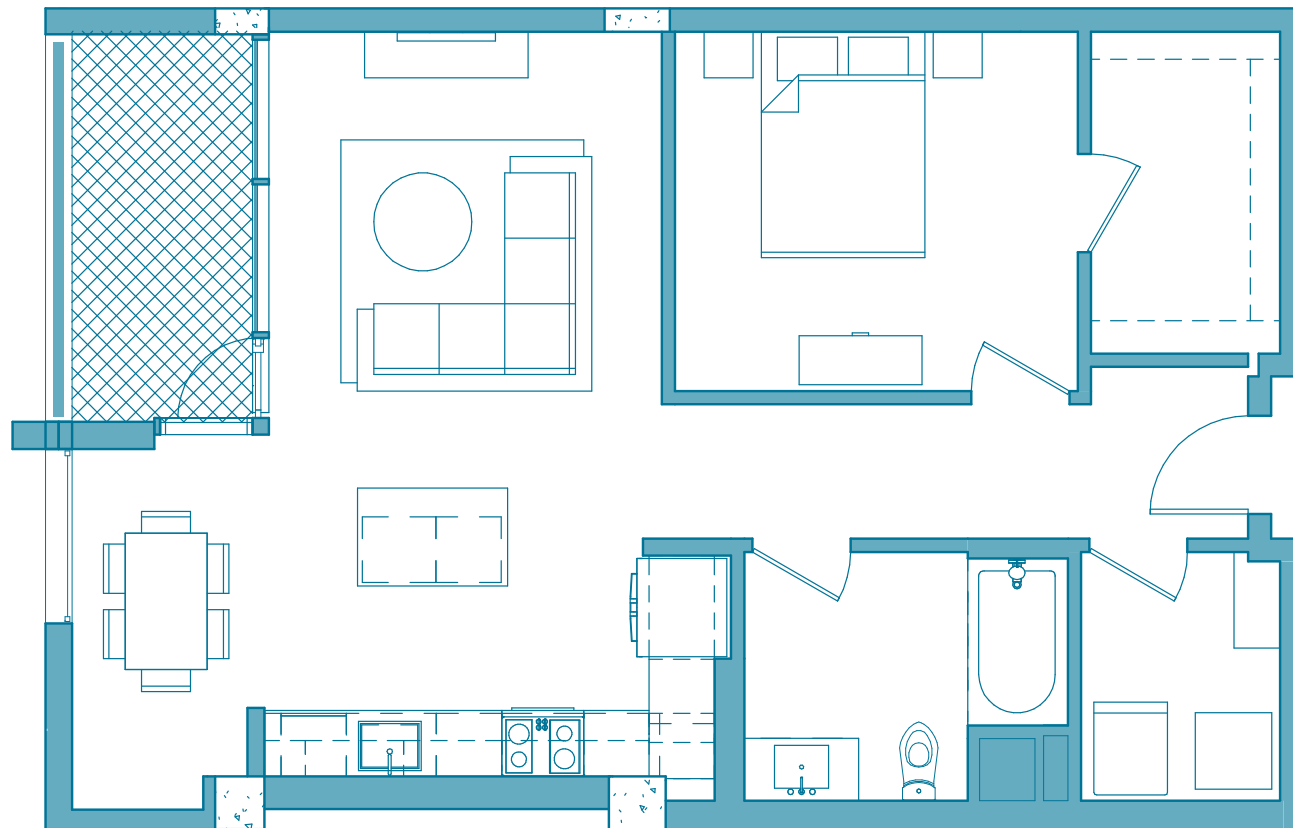

# 1 BR / 1.14

1 BEDROOM APARTMENT WITH BALCONY

846-855 Square Feet

Found on floors 4-20

1501 ISLAND AVENUE, SAN DIEGO, CA 92101

619.541.8734 @SHIFTAPTS SHIFAPTPTS.COM

Shift

*\*Disclaimer: Square footage, amenities, and floor plan listed may vary between individual homes and are subject to availability. Prices and availability are subject to change at any time. Offered prices are for base rent only. Other changes, fees, terms, and conditions may apply. Deposits may fluctuate based on credit, rental history, income, and other qualifying standards. Occupancy guidelines may apply. Equal housing opportunity provider.*