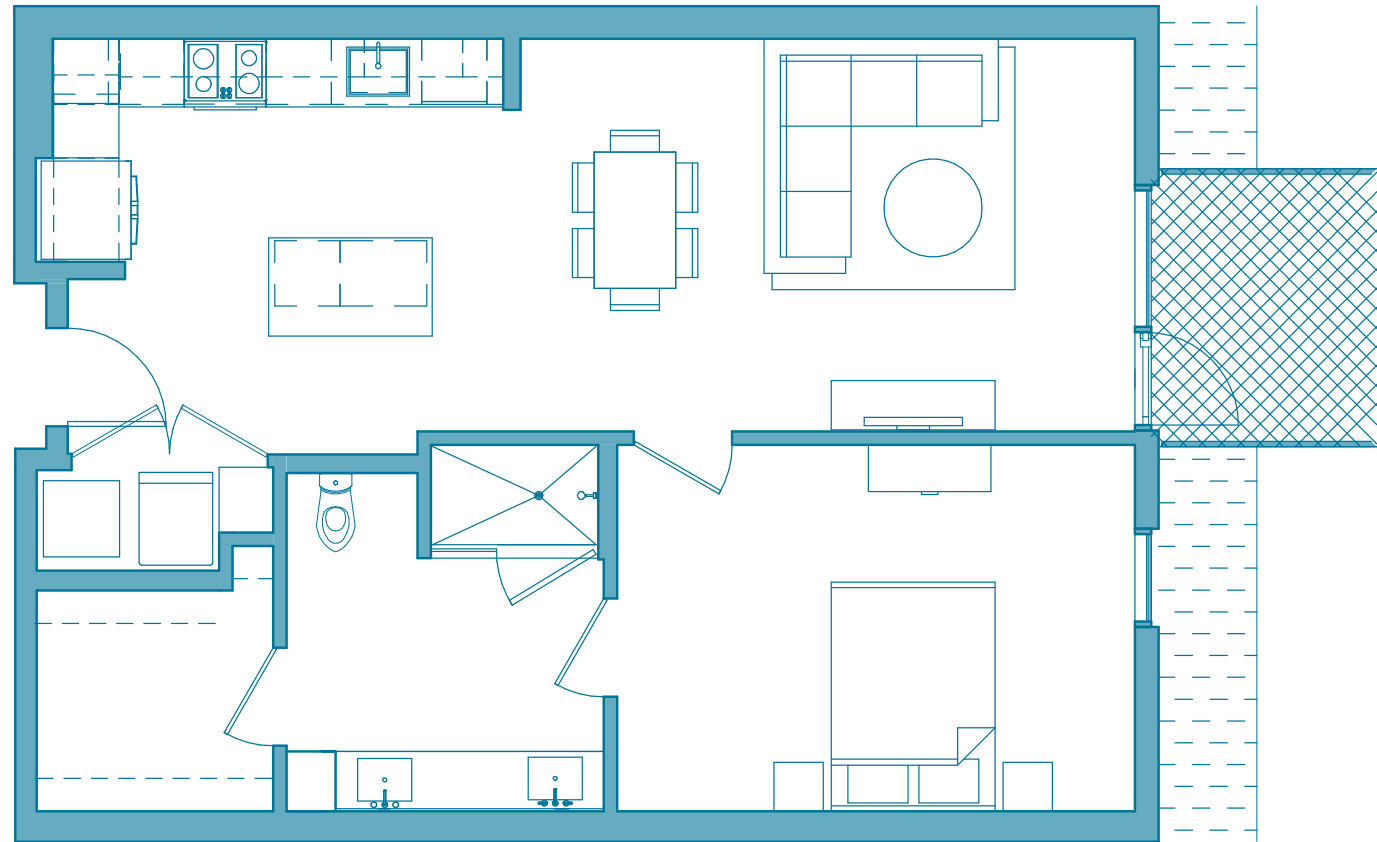

1501 ISLAND AVENUE, SAN DIEGO, CA 92101

619.541.8734 @SHIFTAPTS SHIFAPT.COM

Shift

1 BR / 1.10

1 BEDROOM APARTMENT WITH BALCONY (SELECT UNITS)

823-846 Square Feet

Found on floors 2-5

**Disclaimer: Square footage, amenities, and floor plan listed may vary between individual homes and are subject to availability. Prices and availability are subject to change at any time. Offered prices are for base rent only. Other changes, fees, terms, and conditions may apply. Deposits may fluctuate based on credit, rental history, income, and other qualifying standards. Occupancy guidelines may apply. Equal housing opportunity provider.*