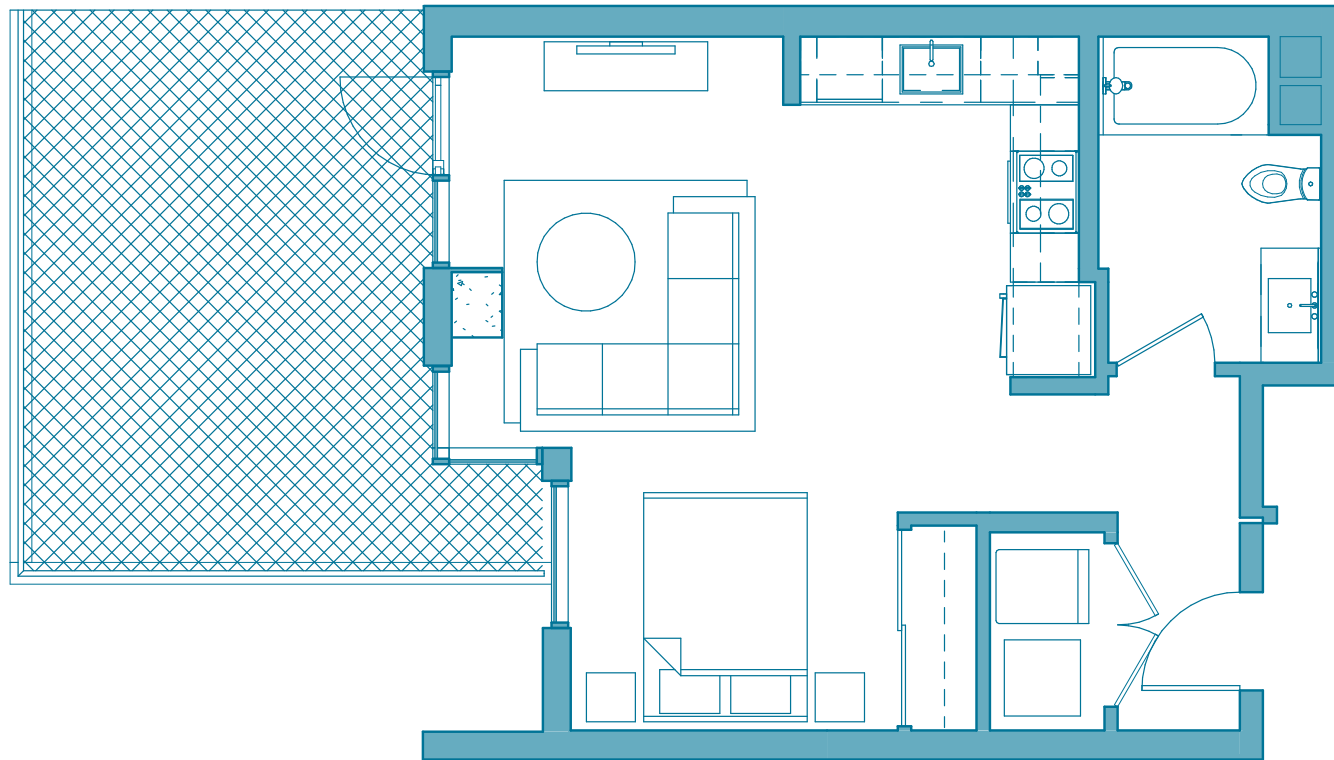

Studio / 0.7

STUDIO APARTMENT WITH BALCONY

566-568 Square Feet

Found on floors 8-18

1501 ISLAND AVENUE, SAN DIEGO, CA 92101

619.541.8734 @SHIFTAPTS SHIFTAPTS.COM

Shift

**Disclaimer: Square footage, amenities, and floor plan listed may vary between individual homes and are subject to availability. Prices and availability are subject to change at any time. Offered prices are for base rent only. Other changes, fees, terms, and conditions may apply. Deposits may fluctuate based on credit, rental history, income, and other qualifying standards. Occupancy guidelines may apply. Equal housing opportunity provider.*