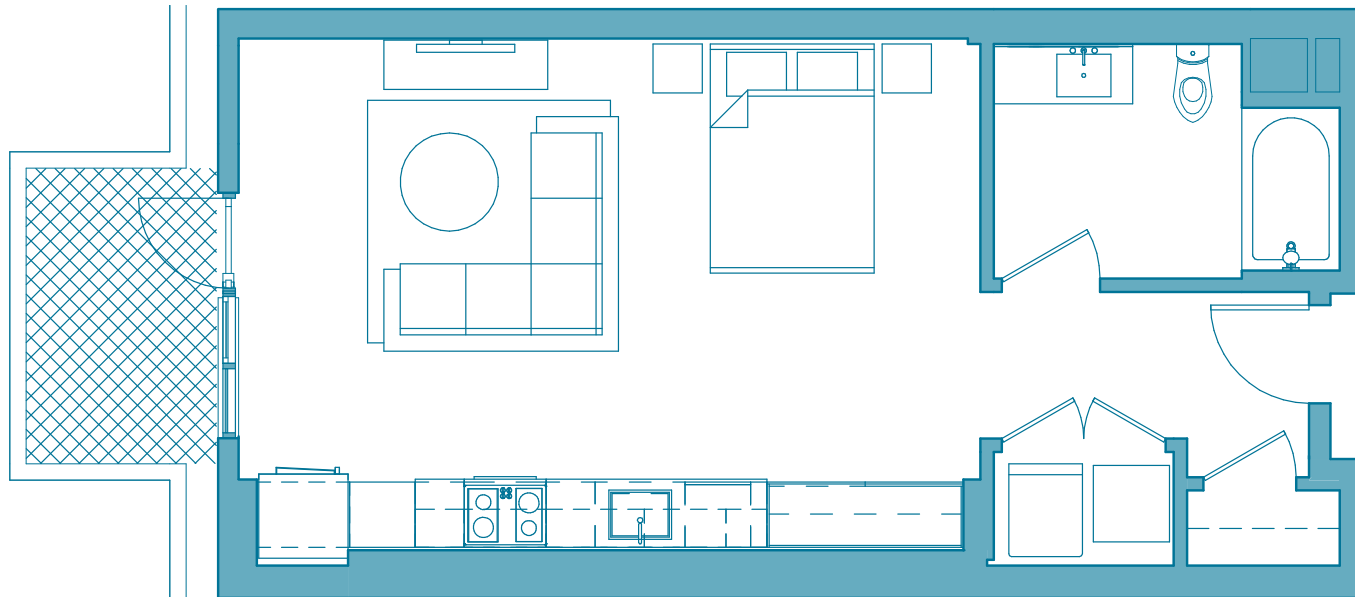

1501 ISLAND AVENUE, SAN DIEGO, CA 92101

619.541.8734 @SHIFTAPTS SHIFAPT.COM

Shift

Studio / 0.5

STUDIO APARTMENT WITH BALCONY (SELECT UNITS)

563-586 Square Feet

Found on floors 2-5

**Disclaimer: Square footage, amenities, and floor plan listed may vary between individual homes and are subject to availability. Prices and availability are subject to change at any time. Offered prices are for base rent only. Other changes, fees, terms, and conditions may apply. Deposits may fluctuate based on credit, rental history, income, and other qualifying standards. Occupancy guidelines may apply. Equal housing opportunity provider.*