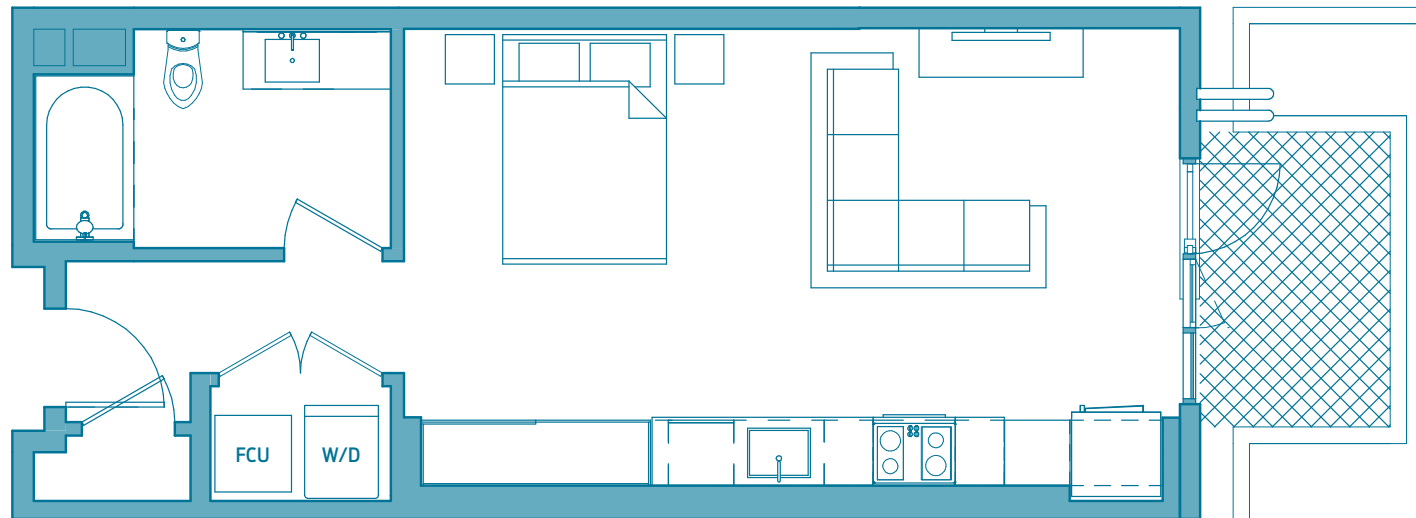

Studio / 0.1

STUDIO APARTMENT WITH BALCONY OR PATIO

539-563 Square Feet

Found on floors 2-5

1501 ISLAND AVENUE, SAN DIEGO, CA 92101

619.541.8734 @SHIFTAPTS SHIFAPTPTS.COM

**Disclaimer: Square footage, amenities, and floor plan listed may vary between individual homes and are subject to availability. Prices and availability are subject to change at any time. Offered prices are for base rent only. Other changes, fees, terms, and conditions may apply. Deposits may fluctuate based on credit, rental history, income, and other qualifying standards. Occupancy guidelines may apply. Equal housing opportunity provider.*

Shift